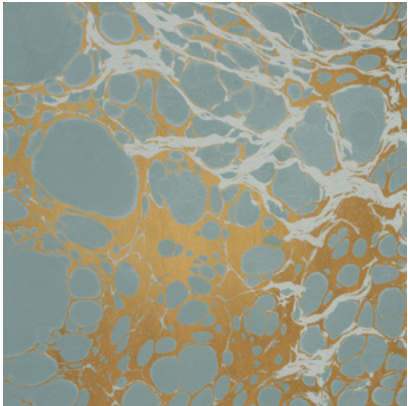

Calico

WABI

Tear Sheet

Wabi melds traditional marbling techniques with modern design.

CERULEAN

CLOUD

LAGOON

MINERAL

RIVER

ROSARIUM

TAUPE

Wabi Rosarium

Suitable for residential and some commercial projects

COLOR

Rosarium

ITEM

1018

CONTENT

Dutch Metal Leaf

PANEL WIDTH

34" / 864 mm trimmed

PANEL HEIGHT

132" / 3353 mm standard
192" / 4877 mm extended

REPEAT