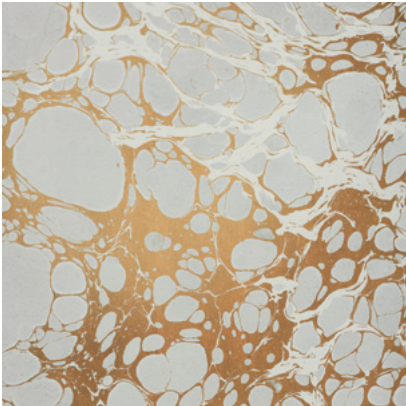

Calico

WABI

Tear Sheet

Wabi melds traditional marbling techniques with modern design.

CERULEAN

CLOUD

LAGOON

MINERAL

RIVER

ROSARIUM

TAUPE

Wabi Rosarium

Suitable for residential and some commercial projects

COLOR

Rosarium

ITEM

1018

CONTENT

Dutch Metal Leaf

PANEL WIDTH

34" / 864 mm trimmed

PANEL HEIGHT

132" / 3353 mm standard
192" / 4877 mm extended

REPEAT