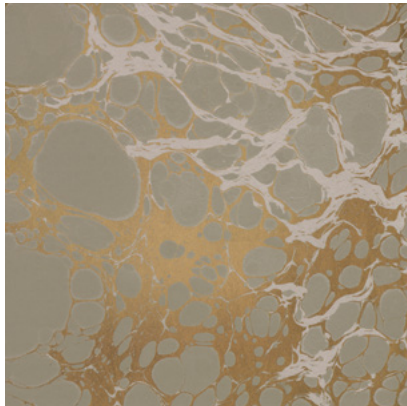

Calico

WABI

Tear Sheet

Wabi melds traditional marbling techniques with modern design.

CERULEAN

CLOUD

LAGOON

MINERAL

RIVER

ROSARIUM

TAUPE

Wabi Rosarium

Suitable for residential and some commercial projects

COLOR

Rosarium

ITEM

1018

CONTENT

Dutch Metal Leaf

PANEL WIDTH

34" / 864 mm trimmed

PANEL HEIGHT

132" / 3353 mm standard
192" / 4877 mm extended

REPEAT