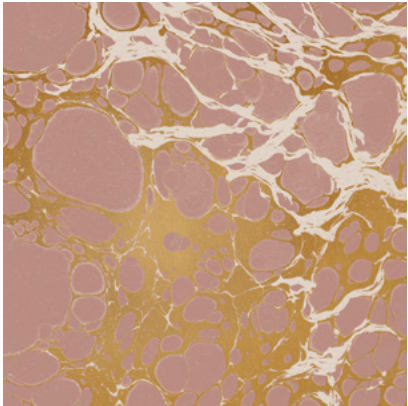

Calico

WABI

Tear Sheet

Wabi melds traditional marbling techniques with modern design.

CERULEAN

CLOUD

LAGOON

MINERAL

RIVER

ROSARIUM

TAUPE

Wabi Rosarium

Suitable for residential and some commercial projects

COLOR

Rosarium

ITEM

1018

CONTENT

Dutch Metal Leaf

PANEL WIDTH

34" / 864 mm trimmed

PANEL HEIGHT

132" / 3353 mm standard
192" / 4877 mm extended

REPEAT