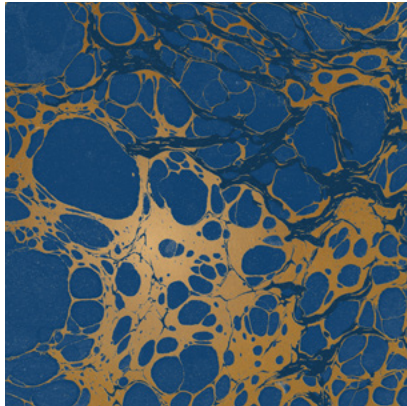

Calico

WABI

Tear Sheet

Wabi melds traditional marbling techniques with modern design.

CERULEAN

CLOUD

LAGOON

MINERAL

RIVER

ROSARIUM

TAUPE

Wabi Rosarium

Suitable for residential and some commercial projects

COLOR

Rosarium

ITEM

1018

CONTENT

Dutch Metal Leaf

PANEL WIDTH

34" / 864 mm trimmed

PANEL HEIGHT

132" / 3353 mm standard
192" / 4877 mm extended

REPEAT