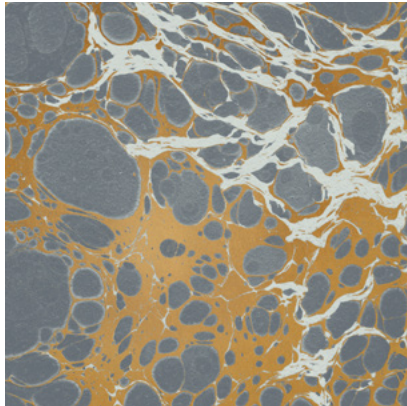

Calico

WABI

Tear Sheet

Wabi melds traditional marbling techniques with modern design.

CERULEAN

CLOUD

LAGOON

MINERAL

RIVER

ROSARIUM

TAUPE

Wabi Rosarium

Suitable for residential and some commercial projects

COLOR

Rosarium

ITEM

1018

CONTENT

Dutch Metal Leaf

PANEL WIDTH

34" / 864 mm trimmed

PANEL HEIGHT

132" / 3353 mm standard
192" / 4877 mm extended

REPEAT