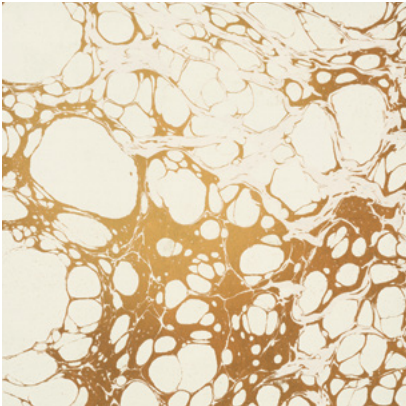

Calico

WABI

Tear Sheet

Wabi melds traditional marbling techniques with modern design.

CERULEAN

CLOUD

LAGOON

MINERAL

RIVER

ROSARIUM

TAUPE

Wabi Rosarium

Suitable for residential and some commercial projects

COLOR

Rosarium

ITEM

1018

CONTENT

Dutch Metal Leaf

PANEL WIDTH

34" / 864 mm trimmed

PANEL HEIGHT

132" / 3353 mm standard
192" / 4877 mm extended

REPEAT