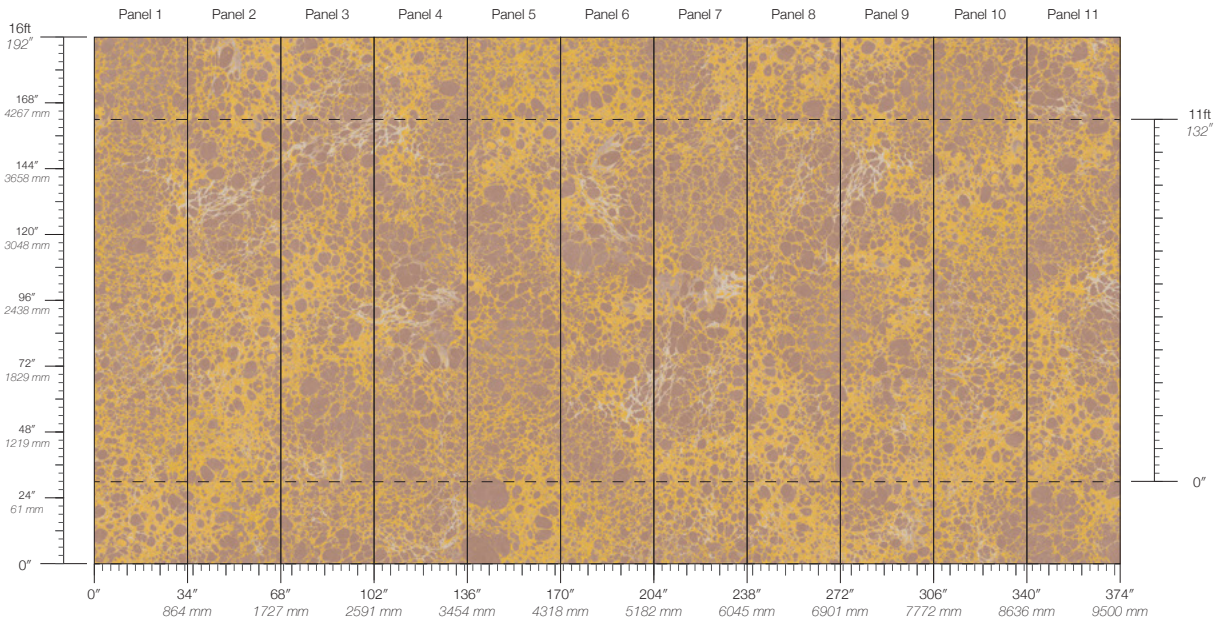

Wabi Rosarium

Suitable for residential and some commercial projects

COLOR

Rosarium

ITEM

1018

CONTENT

Dutch Metal Leaf

PANEL WIDTH

34" / 864 mm trimmed

PANEL HEIGHT

132" / 3353 mm standard
192" / 4877 mm extended

REPEAT

Non-repeating

STOCK

Made to order

LEAD TIME

4 weeks to print

MINIMUM

1 panel

PRICE

Available upon request

ORIGIN

USA

DETAILS

Custom options available

MAINTENANCE

Water-based cleanser

ENVIRONMENTAL

Formaldehyde Free
Heavy Metal Free
PVC Free

SPECS

Paper-backed metal leaf
7.2 oz per square yard
244 g per linear meter
Smooth metallic surface with
hand-applied leaf

TESTING

(US) ASTM E84 Adhered Class A
(EU) EN 15102 Class D-s3 / d2

CONTACT

sales@calicowallpaper.com
+1 718 243 1705
57 Lispenard Street
New York, NY 10013 USA

DISCLAIMER

Refer to our website to
see the full mural artwork.
Reference the physical sample
for color and texture. Panel
maps represent mural
artwork only.